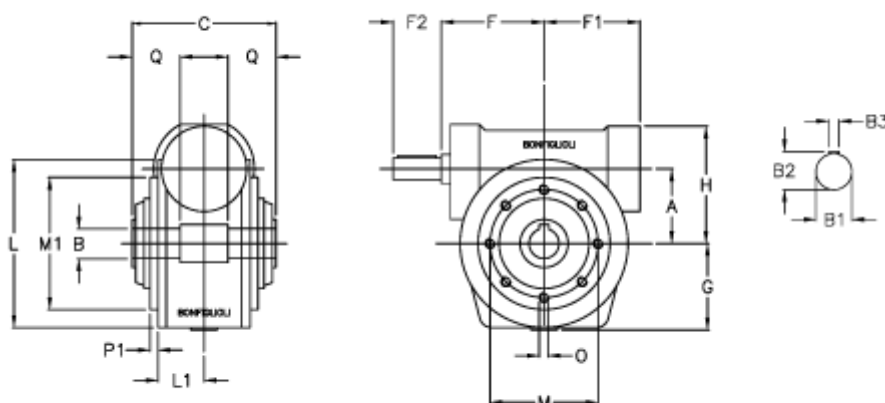

Article number: 3901130015700

Description: Worm gear with solid input shaft
VF 130P-15-HS

Measures

a	= 130.0	F1 = 154	O = 16
B	= 45	F2 = 60	P1 = 4.0
B1	= 30	g = 195	Q = 52.5
B2	= 33.0	H = 195	
B3	= 8	L = 310.0	
C	= 165	L1 = 245.0	
Description	= VF 130P-xx-HS	m = 215	
F	= 160.0	M1 = 191	